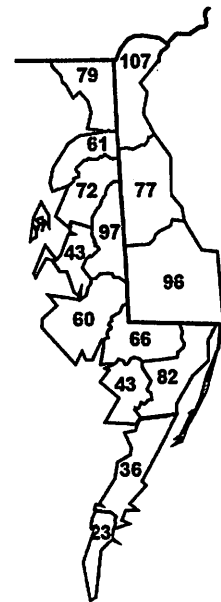

Distribution Maps of Odonata by County on the Delmarva Peninsula

Compiled by Hal White
15 February 2020

The maps that follow are updated from those published in 2011 in my book, *Natural History of Delmarva Dragonflies and Damselflies*. They include data for Maryland counties through 2019 distributed by Richard Orr as well as new county records for Delaware. Species for which here are no county records indicated represent species reported, but not yet confirmed, or a few species from nearby states that are expected. There are additional species, not included that reasonably could be discovered including: *Gomphurus vastus* (Cobra Clubtail) and other large-stream Clubtails that likely occur on the Susquehanna River; *Macromia allegheniensis* (Allegheny River Cruiser), *Ladona exusta* (White Corporal), *Enallagma pictum* (Scarlet Bluet), and *Celithemis ornata* (Faded Pennant) known from the New Jersey Pine Barrens; and *Celithemis bertha* (Red-veined Pennant) found on the Western Shore of Maryland.