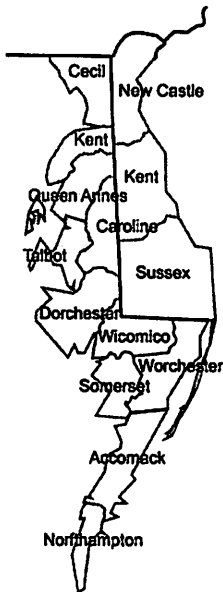

Distribution Maps of Odonata by County on the Delmarva Peninsula

Compiled by Hal White
15 February 2020

The maps that follow are updated from those published in 2011 in my book, *Natural History of Delmarva Dragonflies and Damselflies*. They include data for Maryland counties through 2019 distributed by Richard Orr as well as new county records for Delaware. Species for which here are no county records indicated represent species reported, but not yet confirmed, or a few species from nearby states that are expected. There are additional species, not included that reasonably could be discovered including: *Gomphurus vastus* (Cobra Clubtail) and other large-stream Clubtails that likely occur on the Susquehanna River; *Macromia allegheniensis* (Allegheny River Cruiser), *Ladona exusta* (White Corporal), *Enallagma pictum* (Scarlet Bluet), and *Celithemis ornata* (Faded Pennant) known from the New Jersey Pine Barrens; and *Celithemis bertha* (Red-veined Pennant) found on the Western Shore of Maryland.

Since publication of the book, five Odonata species have been added to the Delmarva list, *Rhionaeschna mutata* (Spatterdock Darner), *Lanthus vernalis* (Southern Pygmy Clubtail), and *Libellula auripennis* (Golden-winged Skimmer) all from northern New Castle County, Delaware, and all discovered by Jim White of the Delaware Nature Society. In addition, there are recent records of *Sympetrum corruptum* (Variagated Meadowhawk) and *Macrodiplax balteata* (Marl Pennant) from Maryland. As is evident from the maps, very little is known about the Odonata fauna of Accomack and Northampton counties, two Virginia counties at the southern end of the Delmarva Peninsula. Based on coastal records from the Carolinas, additional species with southern affinities such as *Miathyria marcella* (Greater Hyacinth Glider) might be expected there.